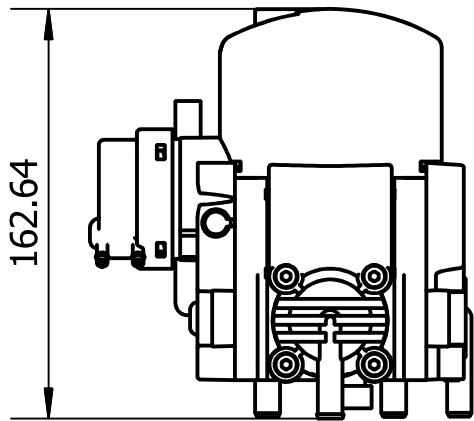

101100010

SECRET FILE

Sheet	Size	Designer	Material	Scale	Replace	Date
1/1	A4			1 : 3		
VPC Controller					Project No	Prod.-gr.
					Drawing No	Revision
					101100010	