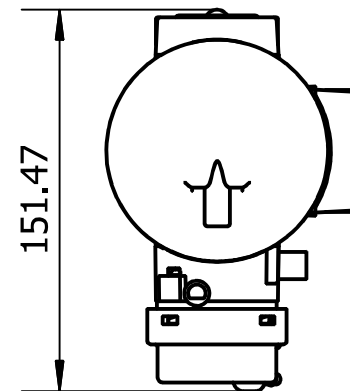

101100010

SECRET FILE

Sheet	Size	Designer	Material	Scale	Replace	Date
1/1	A4			1 : 3		
VPC Controller					Project No	Prod.-gr.
					Drawing No	Revision
					101100010	